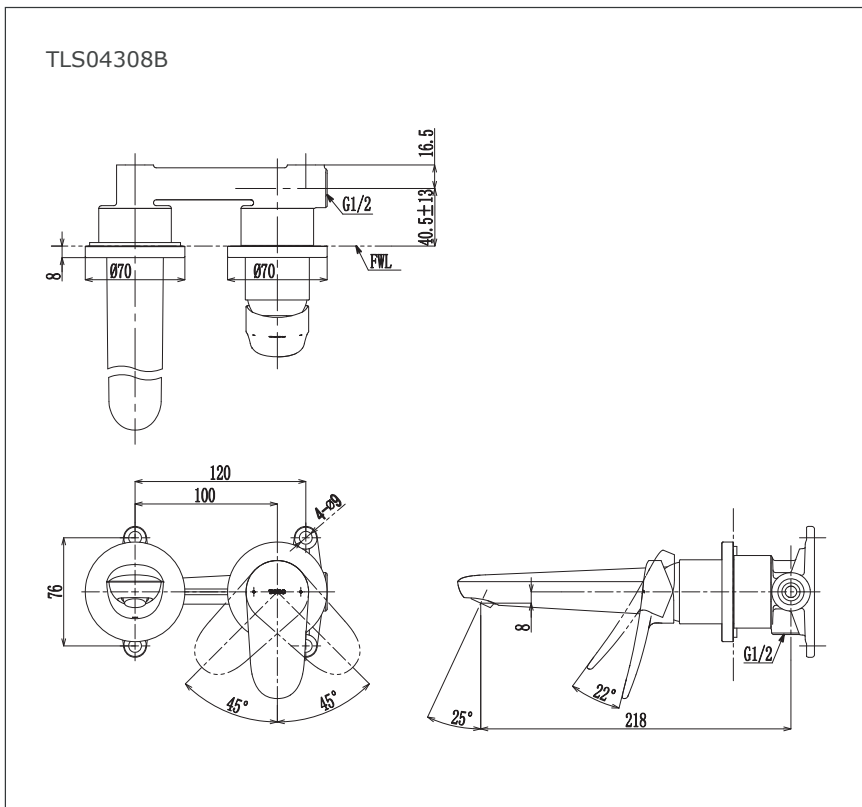

Specifications

Finish : Chrome

Material : Brass

Water Pressure : 0.05 ~ 1.0 Mpa

Parts Description

- **TLS04308B**
Wall-Mount Single Lever Lavatory Faucet
(Short Spout)
w/o waste fitting

Please consult a TOTO representative for details

Flow Rate